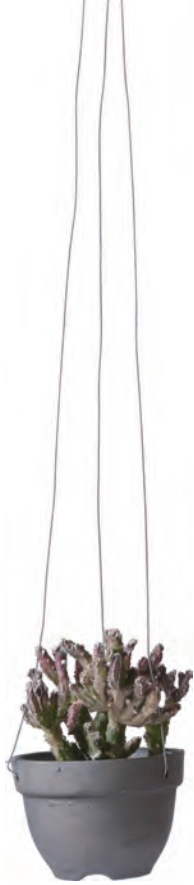

SMOKED PLANTER

***64977**
SMOKED PLANTER C-130 HANGING
+ WIRE HANGING (64809)
¥2,500 / DIA130×H87 / POTTERY / LOT.4

***64976**
SMOKED PLANTER C-130
¥2,500 / DIA130×H90 / POTTERY / LOT.4

***64978**
SMOKED PLANTER W-185
¥3,500 / DIA185×H93 / POTTERY / LOT.4

***64979**
SMOKED PLANTER D-95
¥2,000 / DIA95×H100 / POTTERY / LOT.4

***64980**
SMOKED PLANTER D-130
¥2,500 / DIA130×H130 / POTTERY / LOT.4

***64981**
SMOKED PLANTER D-160
¥3,000 / DIA160×H165 / POTTERY / LOT.4